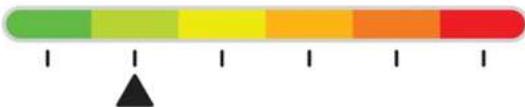

Total Incidents (last week)

32

19 vaping

13 THC

3 over-occupancy

Response Rate

15.6%

5 incidents were marked as attended

Hotspot Insight

Peak Risk

Girls' Bathroom, Second Floor

Highest activity window: 13:00-14:00
on Tuesday

Reccomendation

Assign a staff member to the Girls' Bathroom on the Second Floor between 13:00-14:00 next Tueaday.

This time bound presence is predicted to deliver the greatest reduction in incidents with the least staffing impact

AQI AIR QUALITY INDEX