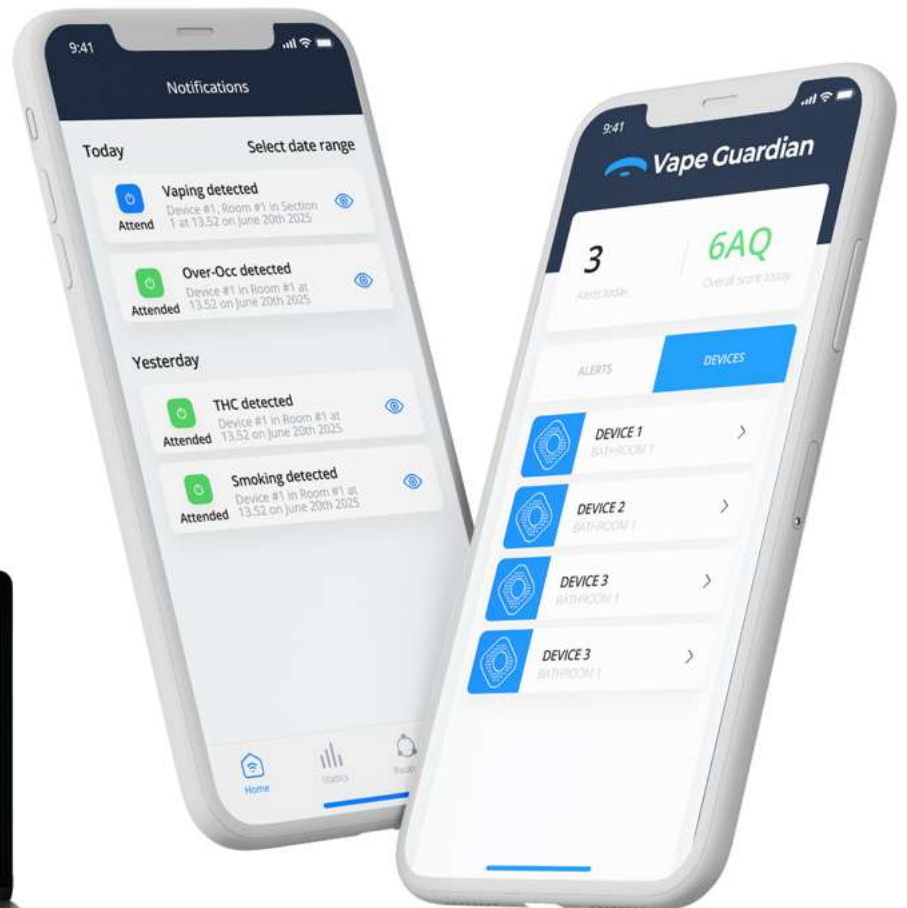

Device Tampering Alert

now

The device 'Stall 1' in 'Girls Toilet' is showing as offline at 2.31pm on June 13th 2025

Pictured are iOS Push Notifications

Software Suite

Work your way
Native apps for macOS and Windows, plus intuitive mobile apps for on-the-go management and use.

iOS & Android apps for quick sensor onboarding, end-to-end system and staff management, and instant alerts - wherever you are.

Access reports and analytics from any browser - no installs required - through the Vape Guardian web app.