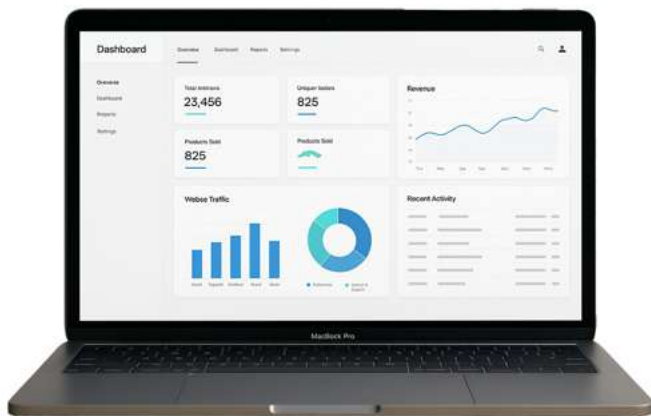

Device Tampering Alert

now

The device 'Stall 1' in 'Girls Toilet' is showing as offline at 2.31pm on June 13th 2025

Pictured are iOS Push Notifications

Software Suite

Work your way
Native apps for macOS and Windows, plus intuitive mobile apps for on-the-go management and use.

iOS & Android apps for quick sensor onboarding, end-to-end system and staff management, and instant alerts - wherever you are.

Access reports and analytics from any browser - no installs required - through the Vape Guardian web app.